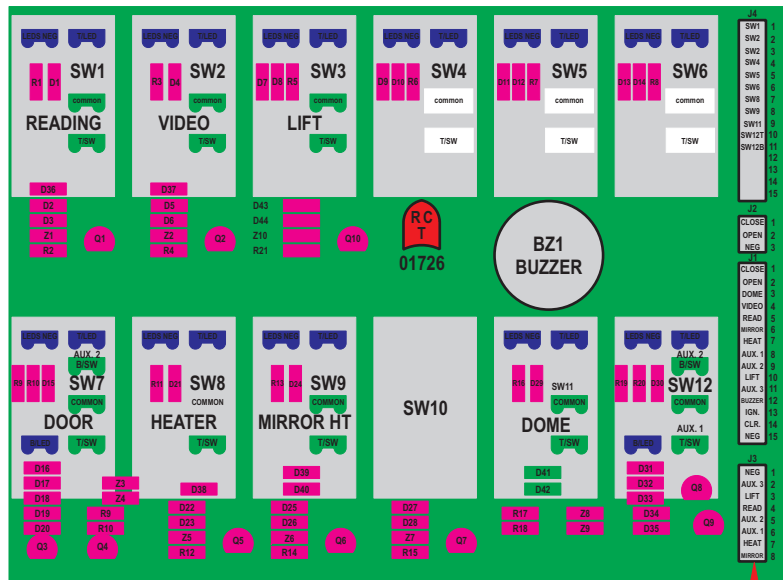

FAC-01732-00000

Connects to J2 of BPC  
RCT-01507.  
Order Separately  
DAT-01348-00XX0

Tyco Connector Operates Relays 5A & 5B on RCT-00786 or RCT-01414, Bus Power Center from J3 on RCT-00948, Dash Switch Center. Black & Red Operates 7A & 7B when taken to an external ground, with "IGNITION".

Mate-N-Loc Connector Operates Aux. 1 & Aux. 2 on RCT-01490 or RCT-01507 from J3 on RCT-01492 or RCT-01493. Black & Red Operates Aux.3 with "Ignition".