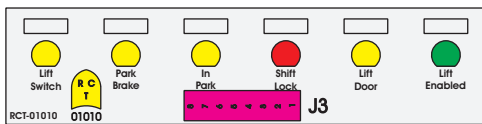

FAC-01732-00000

Connects to J2 of BPC  
RCT-01507.  
Order Separately  
DAT-01348-00XX0

Tyco Connector Operates Relays 5A & 5B on RCT-00786 or RCT-01414, Bus Power Center from J3 on RCT-00948, Dash Switch Center. Black & Red Operates 7A & 7B when taken to an external ground, with "IGNITION".

Mate-N-Loc Connector Operates Aux. 1 & Aux. 2 on RCT-01490 or RCT-01507 from J3 on RCT-01492 or RCT-01493. Black & Red Operates Aux.3 with "Ignition".